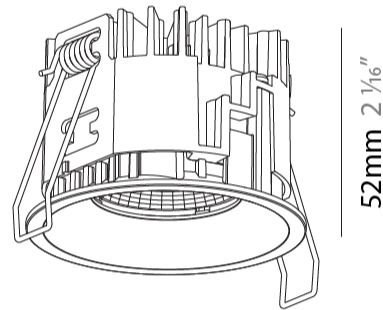

GENERAL

Series: Invader Compact
Subseries: Invader Compact
Brand: Prolicht
Division: Architectural
Mounting Type: Recessed
Mounting Location: Ceiling
Subcategory: Downlight

PHYSICAL

Shape: Round
Diameter (mm): 75
Diameter (in): 2 15/16
Height (mm): 52
Height (in): 2 1/16
Ceiling Thickness (mm): 1 - 25
Ceiling Thickness (in): 1/16 - 1
Min. Recessing Depth (mm): 55
Min. Recessing Depth (in): 2 3/16
Light Distribution: Downlight
Fixture Finish: SSR / BKV / CWI / CRY / HAB / UFT / ITA / RUA / FTG / MYG / LOD / PUS / FRO / FUP / KIA / POP / BLS / SPG / MEY / GOH / GUM / CHC / COM / ABZ / JAG / OBR / MOS / ROR
Fixture Material: Aluminum
Cut-out Measurements: D. 68mm / 2 11/16"

ELECTRICAL

Lamp Type: LED (Zhaga Standard)
Input Wattage (W): 12
Total Output Wattage (W): 9
Dimming: Tri-Mode (Non-Dimming and Phase Dimming (120Vac only) and 0-10V Dimming)
Driver Included: No
Driver Location: Recessed Housing
Driver Type: Constant Current - 120Vac
Driver Class: Class 2
Housing: See components
Input Voltage (V): 120 - 277
Constant Current (MA): 500mA

LED

Number of LEDs: 1
Color Temperature (°K): 2700 / 3000 / 3500 / 4000
Max. Delivered Lumen (lm): 1012 / 1059 / 1098 / 1123
Nominal Lumen (lm): 1141 / 1194 / 1238 / 1266
CRI: >90 CRI
Lamp Life (hrs): 50000

OPTICAL

Reflector°: 18 / 36 / 56

RATINGS AND CERTIFICATIONS

Certified By: Certified for North American Standards
IP rating: IP44

Ø75mm 2 15/16"